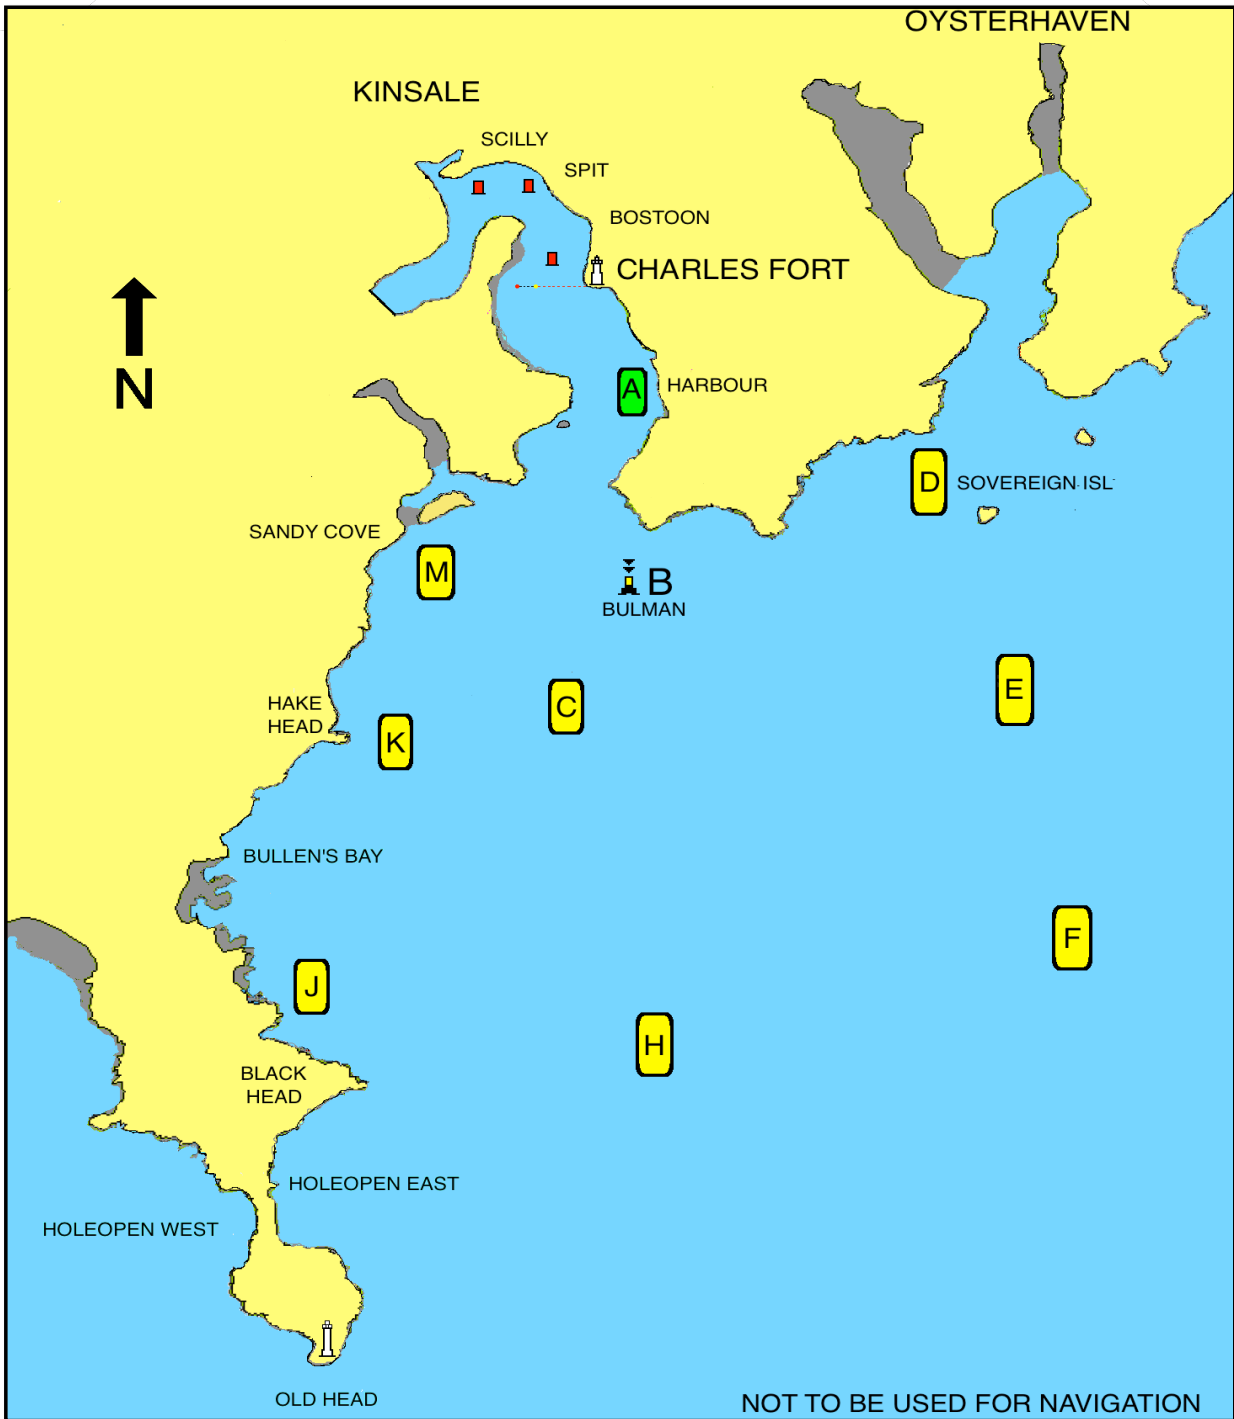

KINSALE YACHT CLUB

RACING MARKS 2022

KINSALE YACHT CLUB - RACING MARKS - APPROXIMATE POSITIONS

A	Harbour	51.41.19 N	008.29.74 W
B	Bulman	51.40.12 N	008.29.70 W
C	Centre Point	51.39.40 N	008.30.25 W
D	Sovereigns	51.40.56 N	008.27.51 W
E	East	51.39.50 N	008.26.90 W

F	South East	51.38.23 N	008.26.42 W
H	South	51.37.70 N	008.29.60 W
J	Black Head	51.38.00 N	008.32.15 W
K	Hake Head	51.39.48 N	008.31.58 W
M	Sandycove	51.40.10 N	008.31.25 W

All marks are Yellow with the exception of Harbour (Green) and Bulman (South Cardinal).

INNER HARBOUR NAVIGATION BUOYS - ALL RED PORT MARKS (BOSTOON, SPIT AND SCILLY) MAY ALSO BE USED AS RACING MARKS